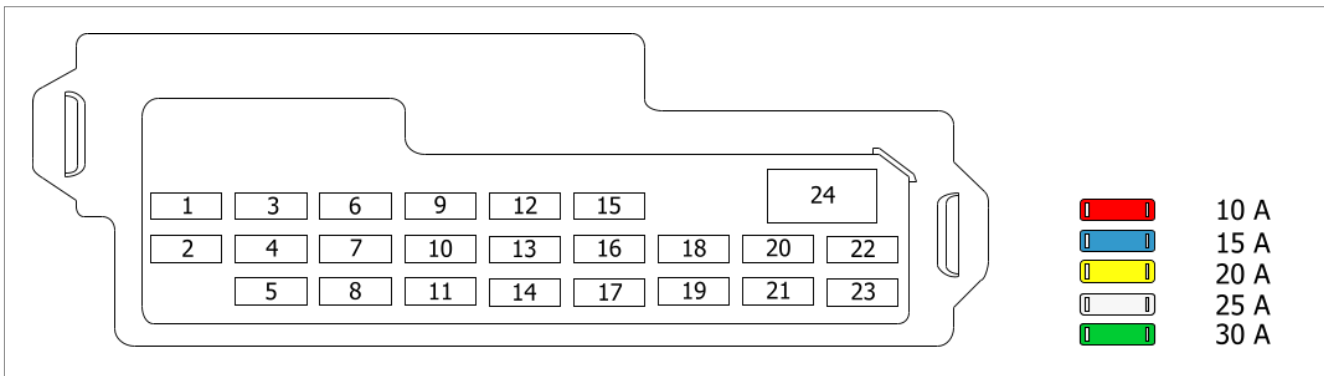

Fuses and Relays

FUSE BOX IN PASSENGER COMPARTMENT

Left-hand drive is shown; no additional information is available for right-hand drive

1 [RR WIP]	Windscreen washer pump Rear washer	(15A)
2 [WIP]	Combination switch Daylight running lights (DRL) Rear wiper relay Windscreen washer	(30A)

Fuses and Relays

3 [IG COIL]	Control unit Fuel pump relay Generator Oxygen sensor in front of the catalytic converter Oxygen sensor behind the catalytic converter Ignition coils Mass airflow meter Vehicle speed sensor Immobiliser control unit	(15A)
4 [IG1 SIG]	Power steering control unit Steering angle sensor Automatic transmission relay	(10A)
5 [S/H]	Heated driver's seat Heated passenger's seat	(15A)
6 [BACK]	Reversing light switch Switch module Air-conditioning control unit Transaxle range switch Left headlight levelling actuator Right headlight levelling actuator Headlight levelling switch PTC Brake light switch 4WD control unit	(10A)
7 [A/B]	Airbag SDM	(15A)
8 [IG2 SIG]	Heater relay	(10A)
9 [MTR]	Combination meter Direction indicator/hazard light relay	(10A)
10 [ABS]	ABS control unit ESP control unit G-force sensor Yaw rate sensor	(10A)
11 [RR FOG]	Rear fog light	(15A)
12 [ACC]	Mirror(s) Body control unit (BCM)	(15A)
13 [TAIL]	Combination switch	(10A)
14 [DOME]	Audio Body control unit (BCM) Combination meter DLC Control unit Interior light(s) Luggage compartment light(s) Multifunction display Direction indicator/hazard light relay TCM Ignition control Rear interior light(s)	(15A)
15 [ACC 2]	Cigarette lighter Audio Multifunction display Control unit Accessory socket Rear accessory socket	(15A)
16 [STOP]	Brake light switch	(15A)
17 [RR DEF]	Relay, rear demister	(30A)
18 [D/L]	Body control unit (BCM)	(20A)
19 [HORN-HAZ]	Horn relay Direction indicator/hazard light relay	(15A)
20 [4WD]	4WD control unit	(15A)
21 [IMMOBI]	Ignition control	(10A)