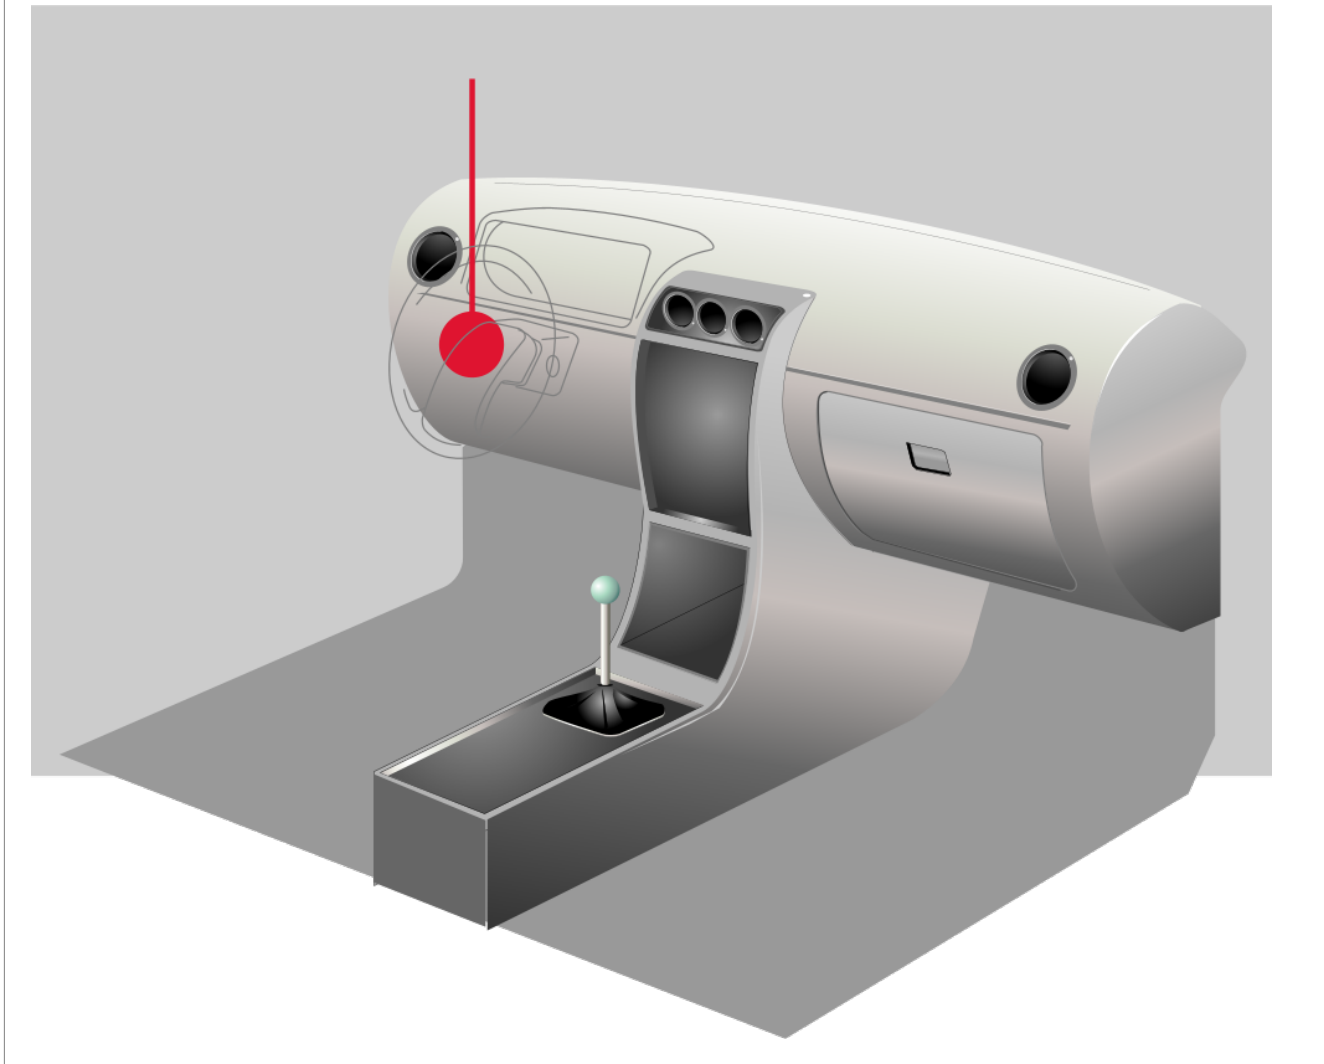

Fuses and Relays

FUSE BOX IN PASSENGER COMPARTMENT

Left-hand drive is shown; no additional information is available for right-hand drive

1 [RR WIP]	Windscreen washer pump Rear washer	(15A)
2 [WIP]	Combination switch Daylight running lights (DRL) Rear wiper relay Windscreen washer	(30A)

Fuses and Relays

3 [IG COIL]	Control unit Fuel pump relay Generator Oxygen sensor in front of the catalytic converter Oxygen sensor behind the catalytic converter Ignition coils Mass airflow meter Vehicle speed sensor Immobiliser control unit	(15A)
4 [IG1 SIG]	Power steering control unit Steering angle sensor Automatic transmission relay	(10A)
5 [S/H]	Heated driver's seat Heated passenger's seat	(15A)
6 [BACK]	Reversing light switch Switch module Air-conditioning control unit Transaxle range switch Left headlight levelling actuator Right headlight levelling actuator Headlight levelling switch PTC Brake light switch 4WD control unit	(10A)
7 [A/B]	Airbag SDM	(15A)
8 [IG2 SIG]	Heater relay	(10A)
9 [MTR]	Combination meter Direction indicator/hazard light relay	(10A)
10 [ABS]	ABS control unit ESP control unit G-force sensor Yaw rate sensor	(10A)
11 [RR FOG]	Rear fog light	(15A)
12 [ACC]	Mirror(s) Body control unit (BCM)	(15A)
13 [TAIL]	Combination switch	(10A)
14 [DOME]	Audio Body control unit (BCM) Combination meter DLC Control unit Interior light(s) Luggage compartment light(s) Multifunction display Direction indicator/hazard light relay TCM Ignition control Rear interior light(s)	(15A)
15 [ACC 2]	Cigarette lighter Audio Multifunction display Control unit Accessory socket Rear accessory socket	(15A)
16 [STOP]	Brake light switch	(15A)
17 [RR DEF]	Relay, rear demister	(30A)
18 [D/L]	Body control unit (BCM)	(20A)
19 [HORN-HAZ]	Horn relay Direction indicator/hazard light relay	(15A)
20 [4WD]	4WD control unit	(15A)
21 [IMMOBI]	Ignition control	(10A)